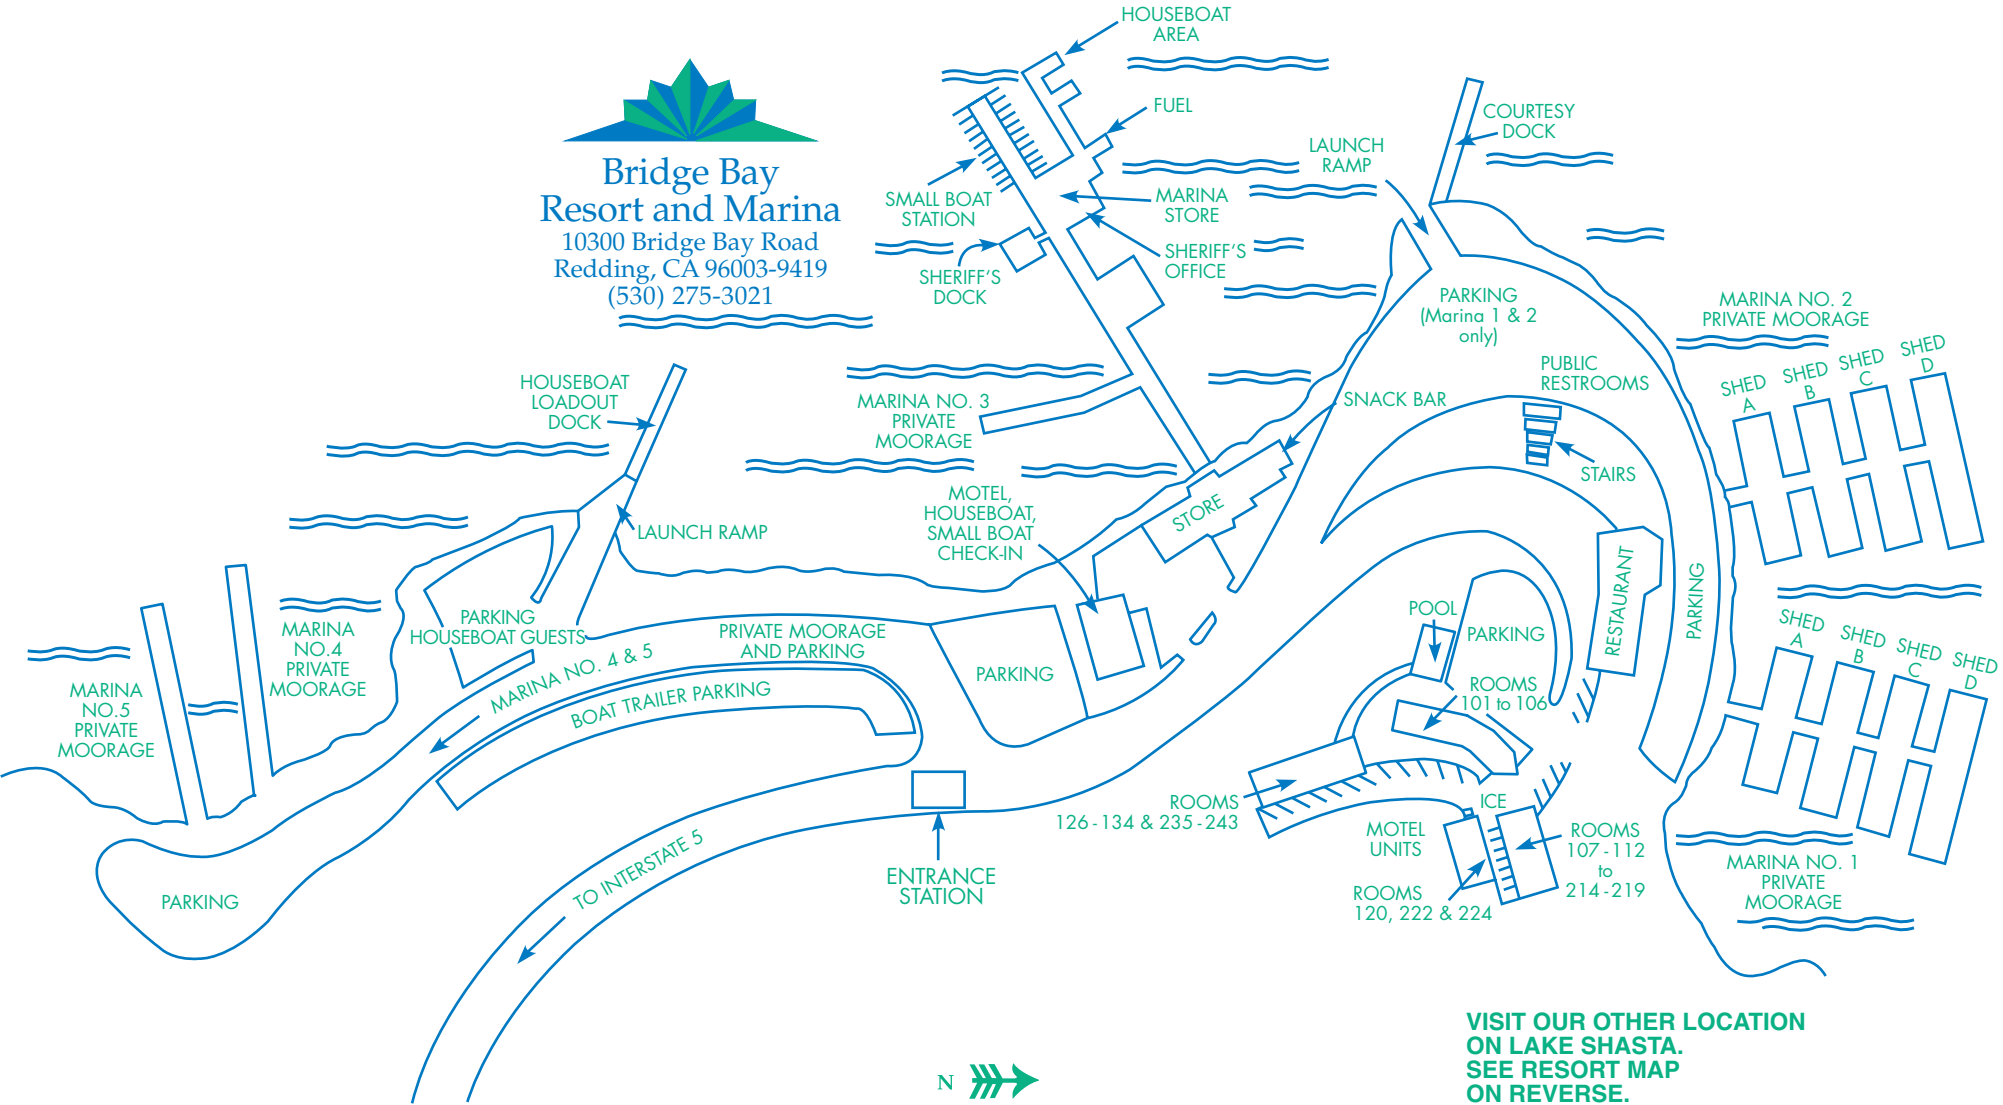

**Bridge Bay
Resort and Marina**
10300 Bridge Bay Road
Redding, CA 96003-9419
(530) 275-3021

**VISIT OUR OTHER LOCATION
ON LAKE SHASTA.
SEE RESORT MAP
ON REVERSE.**